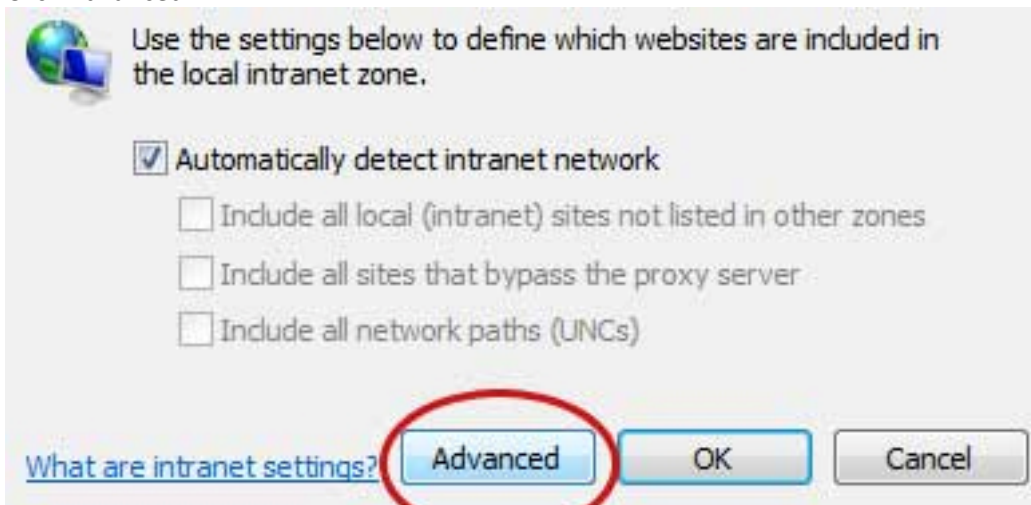

Logon to <https://www.frcc.com>

Double click Internet on the bottom right hand side of the browser window

Click Local Intranet and then click sites

Click Advanced

Click Add and then Close

Click OK in all of the remaining open windows